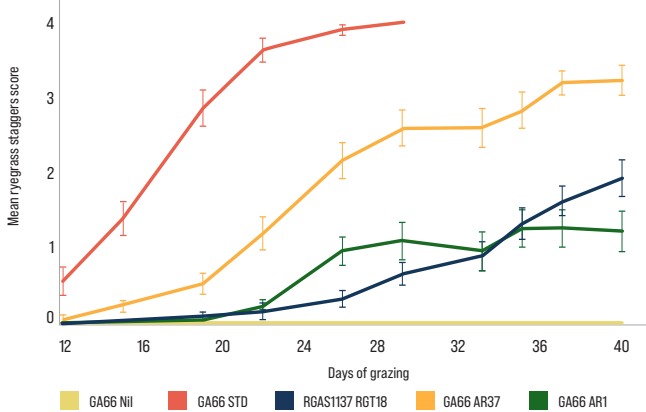

PROVEN PERFORMANCE

RGT Hustle has been tested nationally through numerous independent trials, as well as RAGT on-farm evaluations. Since its launch RGT Hustle has continued to grow in popularity among farmers year after year, driven by shared positive experiences.

SOWING RATE

Lower rainfall regions or as part of a blend	12-15kg/ha
Higher rainfall and irrigated situations	20-25kg/ha

Suitable for sheep, beef and dairy cattle

FEATURES AND BENEFITS

- RGT18's stronger pest protection improves productivity and persistence.
- Stands out as one of Australia's top performing perennial ryegrasses.
- Upright growth habit provides more space for legumes and herbs to thrive.
- Extend production seamlessly into autumn with excellent late-season growth.
- RGT18 novel endophyte has demonstrated improved animal safety

Mid-Late Maturity

Australian Release >2025

RGT18 - 2024 ANIMAL SAFETY TRIAL UPDATE

RAGT NZ - Research at Lincoln university, Christchurch

RGT Hustle RGT18 shows improved animal safety vs standard endophyte and AR37