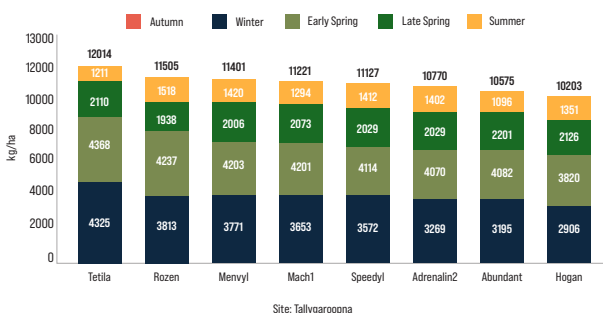

It has improved autumn vigour, stable winter and spring growth whilst boasting improved leafiness over Speedyl.

RGT Menvyl tetraploid annual ryegrass has similar maturity to Speedyl (Late season) [+18] and low aftermath heading, with superior tolerance to leaf rust over Speedyl and other annual ryegrasses.

FEATURES

- Higher yielding
- Low aftermath heading
- Improved leafiness
- Excellent disease profile
- Late maturity

BENEFITS

- Improved autumn vigour
- Stable winter and spring growth providing more feed when it's needed
- Longer grazing means more feed from your pasture investment
- Improved leaf growth in comparison to Speedyl enhancing overall forage quality
- More competitive efficiency against weeds helping to maintain pasture quality and preservation

Late Maturity

Australian Release >2025

*Data from 2023 PTN trials, Tallygaroopna VIC

*Data from 2023 PTN trials, Wingham NSW

RGT Menvyl annual ryegrass has been a consistent performer across several seasons and sites including PTN data from 2019 Taree, 2021 Colac, 2022 Bairnsdale & Oaks and in 2023 at Aberdeen, Busseton, Peshurst, Lardner, Manjimup, Tallygaroopna & Wingham, As well as being entered at Cressy, Smeaton, Gommersal, Whingham & Franklin River in 2024.