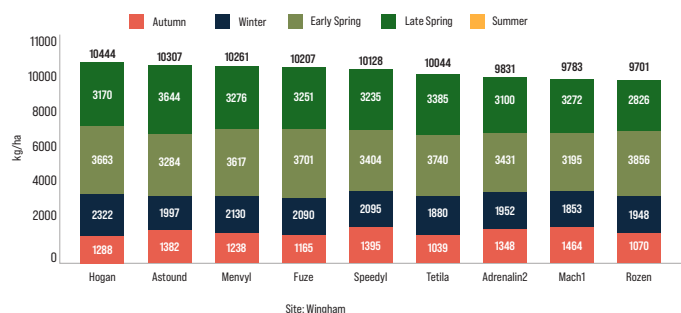

It has improved autumn vigour, stable winter and spring growth whilst boasting improved leafiness over Speedyl.

RGT Menvyl tetraploid annual ryegrass has similar maturity to Speedyl (Late season) [+18] and low aftermath heading, with superior tolerance to leaf rust over Speedyl and other annual ryegrasses.

Late Maturity

Australian Release >2025

*Data from 2023 PTN trials, Tallygaroopna VIC

*Data from 2023 PTN trials, Wingham NSW

RGT Menvyl annual ryegrass has been a consistent performer across several seasons and sites including PTN data from 2019 Taree, 2021 Colac, 2022 Bairnsdale & Oaks and in 2023 at Aberdeen, Busseton, Peshurst, Lardner, Manjimup, Tallygaroopna & Wingham, As well as being entered at Cressy, Smeaton, Gommersal, Whingham & Franklin River in 2024.